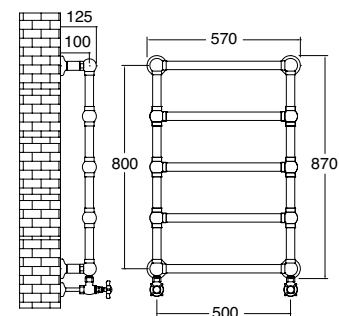

SBSPAR4/4CR
SBSPAR4/4ON
SBSPAR4/4BR
SBSPAR4/4NI
SBSPAR4/4OL
SBSPAR4/4NN

SBSPAR4/GR/1CR
SBSPAR4/GR/1ON
SBSPAR4/GR/1BR
SBSPAR4/GR/1NI
SBSPAR4/GR/1OL
SBSPAR4/GR/1NN

Radiatore scaldarreda da parete H920xL670
Wall hung towel warmer H920xL670
Toallero térmico a pared H920xL670

SBSPAR4/GR/2CR
SBSPAR4/GR/2ON
SBSPAR4/GR/2BR
SBSPAR4/GR/2NI
SBSPAR4/GR/2OL
SBSPAR4/GR/2NN

SBSPAR5/1CR
SBSPAR5/1ON
SBSPAR5/1BR
SBSPAR5/1NI
SBSPAR5/1OL
SBSPAR5/1NN

SBSPAR5/2CR
SBSPAR5/2ON
SBSPAR5/2BR
SBSPAR5/2NI
SBSPAR5/2OL
SBSPAR5/2NN