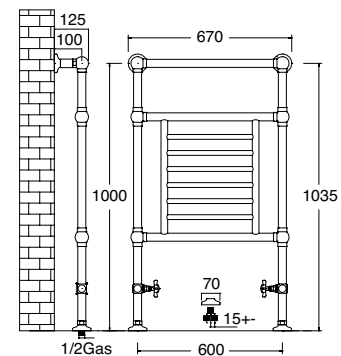

Radiatore scaldarreda da pavimento H1035xL670
Floor to wall towel warmer H1035xL670
Toallero térmico suelo-pared H1035xL670

SBSPAV3/GR/2CR
SBSPAV3/GR/2ON
SBSPAV3/GR/2BR
SBSPAV3/GR/2NI
SBSPAV3/GR/2OL
SBSPAV3/GR/2NN