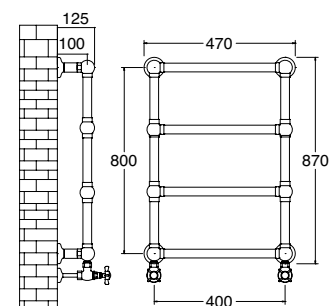

Radiatore scaldarreda da parete H870xL570
Wall hung towel warmer H870xL570
Toallero térmico a pared H870xL570

SBSPAR4/2CR
SBSPAR4/2ON
SBSPAR4/2BR
SBSPAR4/2NI
SBSPAR4/2OL
SBSPAR4/2NN