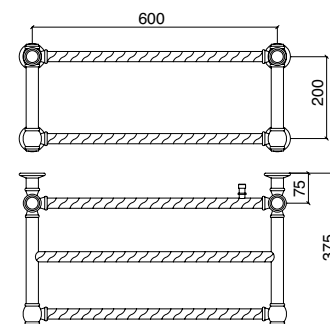

Radiatore scaldarreda da parete H620xL620
Wall hung towel warmer H620xL620
Toallero térmico a pared H620xL620

SBSPAR3/1CR
SBSPAR3/1ON
SBSPAR3/1BR
SBSPAR3/1NI
SBSPAR3/1OL
SBSPAR3/1NN