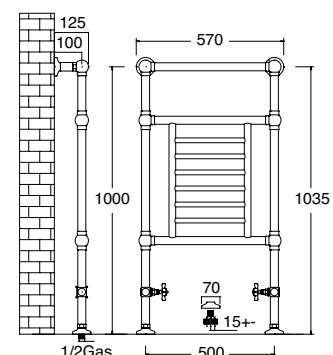

SBSPAV3/GR/1CR
SBSPAV3/GR/1ON
SBSPAV3/GR/1BR
SBSPAV3/GR/1NI
SBSPAV3/GR/1OL
SBSPAV3/GR/1NN