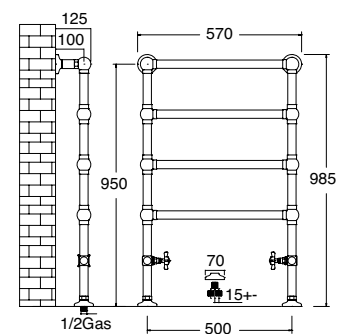

Radiatore scaldarreda da pavimento H985xL570
Floor to wall towel warmer H985xL570
Toallero térmico suelo-pared H1035xL570

SBSPAV4/1CR
SBSPAV4/1ON
SBSPAV4/1BR
SBSPAV4/1NI
SBSPAV4/1OL
SBSPAV4/1NN