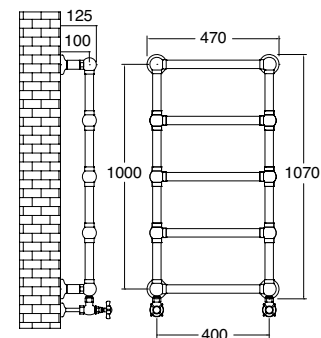

Radiatore scaldarreda da parete H1070xL570
Wall hung towel warmer H1070xL570
Toallero térmico a pared H1070xL570

SBSPAR5/4CR
SBSPAR5/4ON
SBSPAR5/4BR
SBSPAR5/4NI
SBSPAR5/4OL
SBSPAR5/4NN