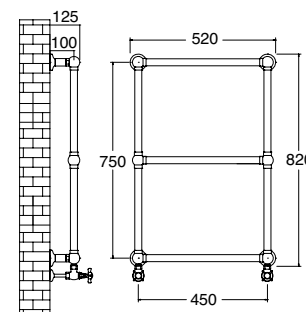

Radiatore scaldarreda da parete H870xL470
Wall hung towel warmer H870xL470
Toallero térmico a pared H870xL470

SBSPAR4/1CR
SBSPAR4/1ON
SBSPAR4/1BR
SBSPAR4/1NI
SBSPAR4/1OL
SBSPAR4/1NN