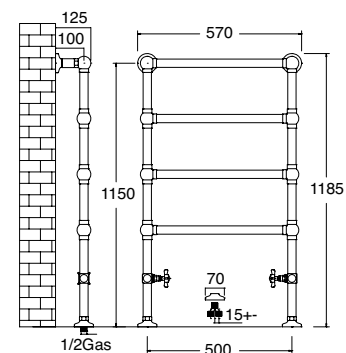

Radiatore scaldarreda da pavimento H1185xL570
Floor to wall towel warmer H1185xL570
Toallero térmico suelo-pared H1185xL570

SBSPAV4/3CR
SBSPAV4/3ON
SBSPAV4/3BR
SBSPAV4/3NI
SBSPAV4/3OL
SBSPAV4/3NN