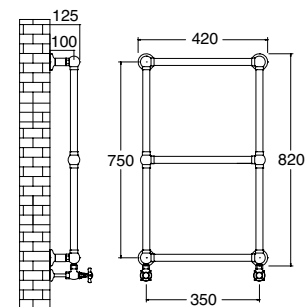

Radiatore scaldarreda da parete H820xL520
Wall hung towel warmer H820xL520
Toallero térmico a pared H820xL520

SBSPAR3/4CR
SBSPAR3/4ON
SBSPAR3/4BR
SBSPAR3/4NI
SBSPAR3/4OL
SBSPAR3/4NN