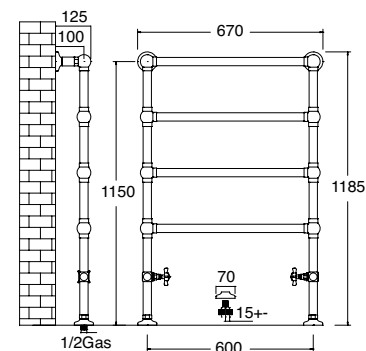

Radiatore scaldarreda da pavimento H1185xL670
Floor to wall towel warmer H1185xL670
Toallero térmico suelo-pared H1185xL670

SBSPAV4/4CR
SBSPAV4/4ON
SBSPAV4/4BR
SBSPAV4/4NI
SBSPAV4/4OL
SBSPAV4/4NN