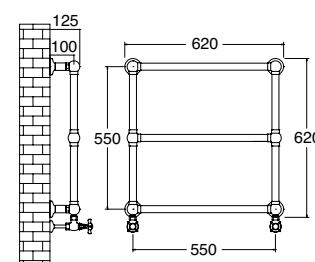

Radiatore scaldarreda da parete H620xL820
Wall hung towel warmer H620xL820
Toallero térmico a pared H620xL820

SBSPAR3/2CR
SBSPAR3/2ON
SBSPAR3/2BR
SBSPAR3/2NI
SBSPAR3/2OL
SBSPAR3/2NN