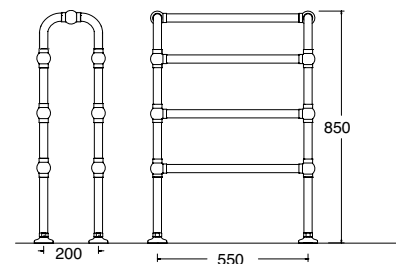

Termoarredo stile industriale verticale
con valvole
Vertical Industrial towel warmer with valves
Toallero Termico Industrial con valvulas

NYSPARVCR
NYSPARVON
NYSPARVBR
NYSPARVNI
NYSPARVOL
NYSPARVNN