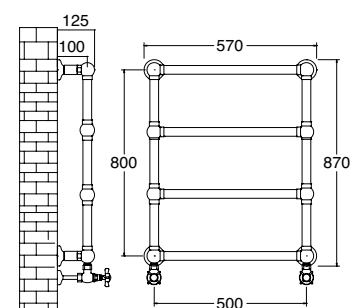

Radiatore scaldarreda da parete H1020xL470
Wall hung towel warmer H1020xL470
Toallero térmico a pared H1020xL470

SBSPAR4/3CR
SBSPAR4/3ON
SBSPAR4/3BR
SBSPAR4/3NI
SBSPAR4/3OL
SBSPAR4/3NN