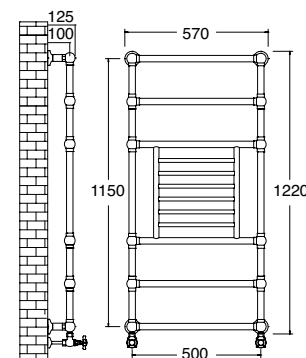

SBSPAR6/GR/1CR
SBSPAR6/GR/1ON
SBSPAR6/GR/1BR
SBSPAR6/GR/1NI
SBSPAR6/GR/1OL
SBSPAR6/GR/1NN

Radiatore scaldarreda da parete H1220xL670
Wall hung towel warmer H1220xL670
Toallero térmico a pared H1220xL670