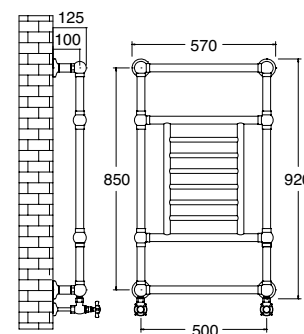

SBSPAR4/GR/1CR
SBSPAR4/GR/1ON
SBSPAR4/GR/1BR
SBSPAR4/GR/1NI
SBSPAR4/GR/1OL
SBSPAR4/GR/1NN

Radiatore scaldarreda da parete H920xL670
Wall hung towel warmer H920xL670
Toallero térmico a pared H920xL670