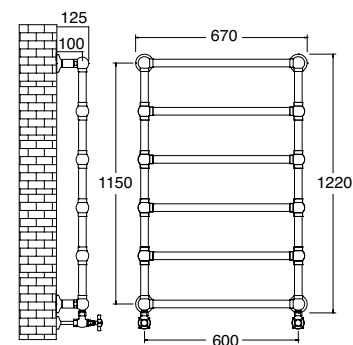

SBSPAR6/4CR
SBSPAR6/4ON
SBSPAR6/4BR
SBSPAR6/4NI
SBSPAR6/4OL
SBSPAR6/4NN

Radiatore scaldarreda da parete H1220xL570
Wall hung towel warmer H1220xL570
Toallero térmico a pared H1220xL570