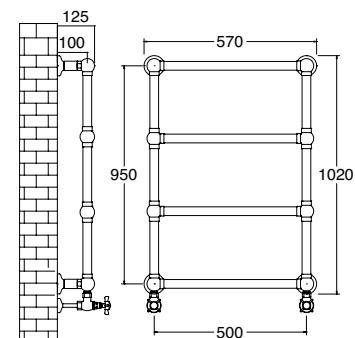

SBSPAR4/4CR
SBSPAR4/4ON
SBSPAR4/4BR
SBSPAR4/4NI
SBSPAR4/4OL
SBSPAR4/4NN

SBSPAR4/GR/1CR
SBSPAR4/GR/1ON
SBSPAR4/GR/1BR
SBSPAR4/GR/1NI
SBSPAR4/GR/1OL
SBSPAR4/GR/1NN

Radiatore scaldarreda da parete H920xL670
Wall hung towel warmer H920xL670
Toallero térmico a pared H920xL670

SBSPAR4/GR/2CR
SBSPAR4/GR/2ON
SBSPAR4/GR/2BR
SBSPAR4/GR/2NI
SBSPAR4/GR/2OL
SBSPAR4/GR/2NN

SBSPAR5/1CR
SBSPAR5/1ON
SBSPAR5/1BR
SBSPAR5/1NI
SBSPAR5/1OL
SBSPAR5/1NN

SBSPAR5/2CR
SBSPAR5/2ON
SBSPAR5/2BR
SBSPAR5/2NI
SBSPAR5/2OL
SBSPAR5/2NN