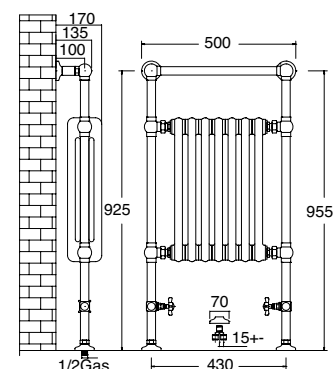

SBSPAV3/1GCR
SBSPAV3/1GON
SBSPAV3/1GBR
SBSPAV3/1GNI
SBSPAV3/1GOL
SBSPAV3/1GNN

Radiatore scaldarreda da pavimento H1035xL570
Floor to wall towel warmer H1035xL570
Toallero térmico suelo-pared H1035xL570