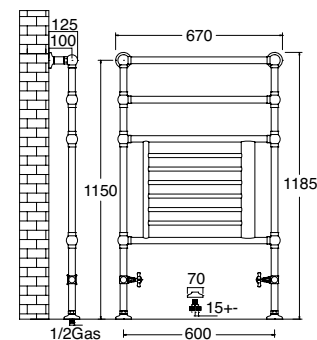

Radiatore scaldarreda da pavimento H1185xL670
Floor to wall towel warmer H1185xL670
Toallero térmico suelo-pared H1185xL670

SBSPAV4/GR/2CR
SBSPAV4/GR/2ON
SBSPAV4/GR/2BR
SBSPAV4/GR/2NI
SBSPAV4/GR/2OL
SBSPAV4/GR/2NN