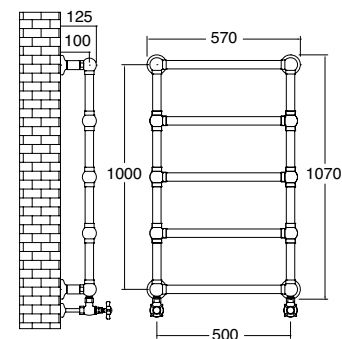

Radiatore scaldarreda da parete H1070xL470
Wall hung towel warmer H1070xL470
Toallero térmico a pared H1070xL470