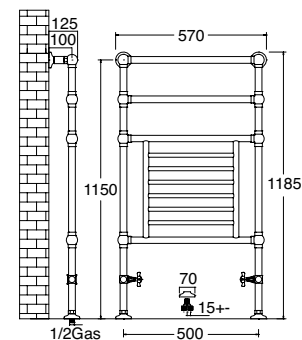

Radiatore scaldarreda da pavimento H1185xL570
Floor to wall towel warmer H1185xL570
Toallero térmico suelo-pared H1185xL570

SBSPAV4/GR/1CR
SBSPAV4/GR/1ON
SBSPAV4/GR/1BR
SBSPAV4/GR/1NI
SBSPAV4/GR/1OL
SBSPAV4/GR/1NN