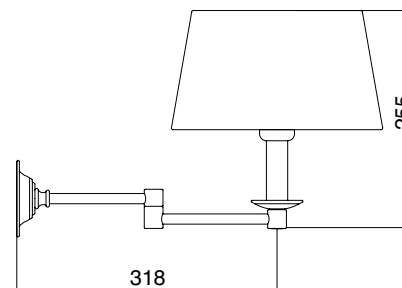

GR230CR
GR230ON
GR230BR
GR230NI
GR230OL
GR230NN

GR330CR
GR330ON
GR330BR
GR330NI
GR330OL
GR330NN