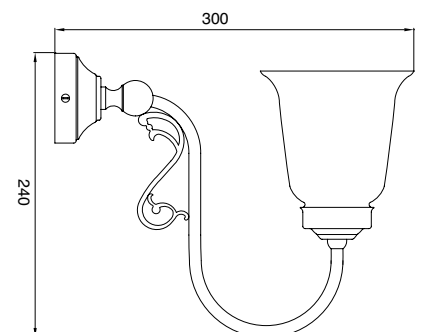

DN130CR
DN130ON
DN130BR
DN130NI
DN130OL
DN130NN

DN030CR
DN030ON
DN030BR
DN030NI
DN030OL
DN030NN

LI030CR
LI030ON
LI030BR
LI030NI
LI030OL
LI030NN

LI130CR
LI130ON
LI130BR
LI130NI
LI130OL
LI130NN

DO030CR
DO030ON
DO030BR
DO030NI
DO030OL
DO030NN