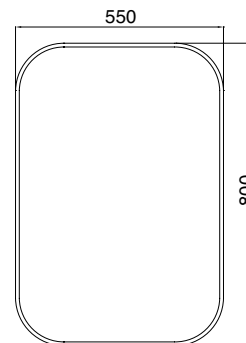

Specchio Duca D'aosta Ø70 cm
con profilo in ottone
*Duca D'aosta mirror Ø70 cm
with brass profiles*
Espejo Duca D'Aosta Ø70
con perfil en latón

*Specchi con misure speciali disponibili su richiesta
**Made-to -measure dimensions available upon request*
*Espejos con dimensiones a medida disponibles bajo pedido

DA400CR
DA400ON
DA400BR
DA400NI
DA400OL
DA400NN