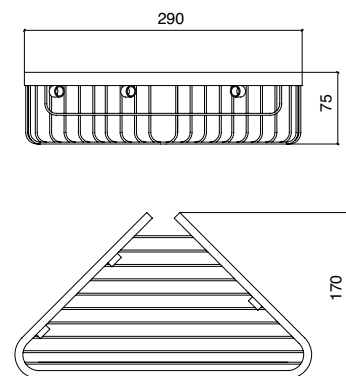

Griglia vasca (no ott.lucido)
Bath rack
Porta objetos para bañera

SB118CR
SB118BR
SB118NI
SB118OL
SB118NN