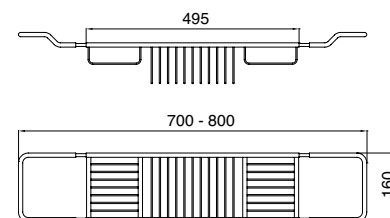

Griglia vasca con cerámica
Bath rack with ceramics supports
con soportes ceramicos

SB118ACR
SB118ABR
SB118ANI
SB118AOL
SB118ANN