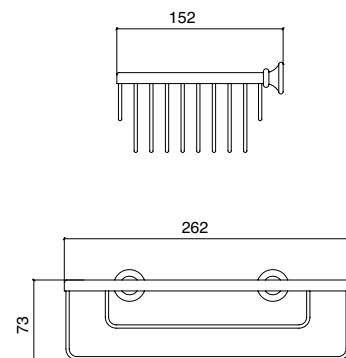

Cestello triangolare piccolo
Small corner shower/bath rack
Jabonera mural ducha/bañera angular pequeña

SB016CR
SB016BR
SB016NI
SB016OL
SB016NN