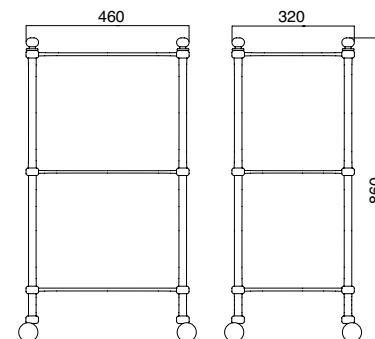

Tavolino verniciato con ripiano in vetro
Side table with glass shelf
Mesilla con estante en cristal

SB060NO
nero opaco *_matt black_*
negro mate

SB060NL
nero lucido *_shiny black_*
negro brillo

SB060OO
Ottone opaco verniciato *_varnished_*
matt brass laton mate pintado

SB060BL
bianco lucido *_shiny white_*
blanco brillo