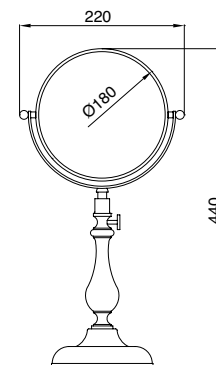

SB123CR
SB123ON
SB123BR
SB123NI
SB123OL
SB123NN

Specchio a parete snodabile
Wall mounted mirror
Espejo mural

SB124CR
SB124ON
SB124BR
SB124NI
SB124OL
SB124NN