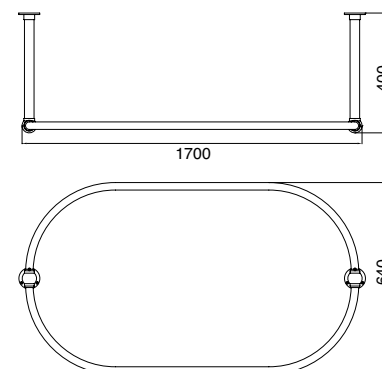

Porta riviste
Wall mounted magazine rack
Revistero mural

SB122CR
SB122ON
SB122BR
SB122NI
SB122OL
SB122NN