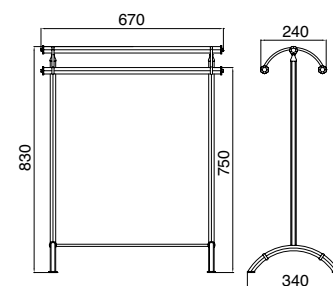

SB126CR
SB126ON
SB126BR
SB126NI
SB126OL
SB126NN