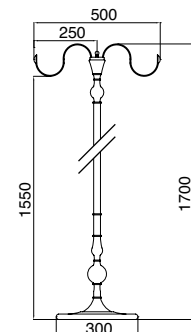

GE700CR
GE700ON
GE700BR
GE700NI
GE700OL
GE700NN