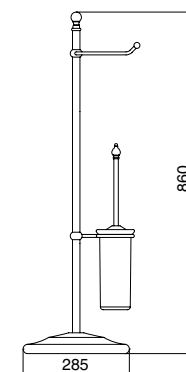

Piantana sapone-salvietta-scopino
Toilet brush and toilet roll holder and soap dish stand
Pedestal con jabonera, toallero y escobillero

SB129CR
SB129ON
SB129BR
SB129NI
SB129OL
SB129NN