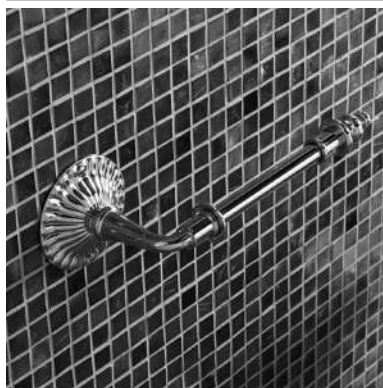

Porta rotolo da muro
Wall mounted toilet roll holder
Porta papel mural

SA102CR
SA102ON
SA102BR
SA102NI
SA102OL
SA102NN