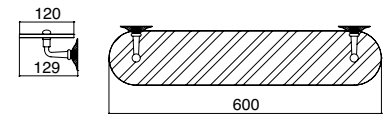

Porta rotolo da muro
Wall mounted toilet roll holder
Porta papel mural

SA102CR
SA102ON
SA102BR
SA102NI
SA102OL
SA102NN