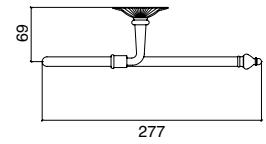

Appendiabiti singolo
Wall mounted robe hook
Colgador

SA107CR
SA107ON
SA107BR
SA107NI
SA107OL
SA107NN