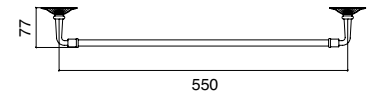

Porta salviette bidet
Wall mounted bidet towel rail
Toallero mural bidé

SA105CR
SA105ON
SA105BR
SA105NI
SA105OL
SA105NN