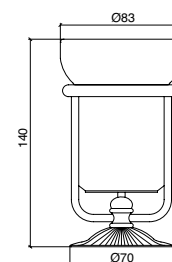

Porta salviette singolo cm 40
Wall mounted single towel rail holder cm 40
Toallero mural cm 40

SA103CR
 SA103ON
 SA103BR
 SA103NI
 SA103OL
 SA103NN

Porta salviette cm 55
 Wall mounted single towel rail holder cm 55
 Toallero mural cm 55