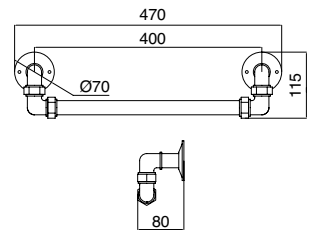

Porta salviette singolo cm 40  
Wall mounted single towel rail holder 40cm  
Toallero mural cm 40

NY103CR  
NY103ON  
NY103BR  
NY103NI  
NY103OL  
NY103NN

Porta salviette singolo cm 55  
Wall mounted single towel rail holder 55cm  
Toallero mural cm 55