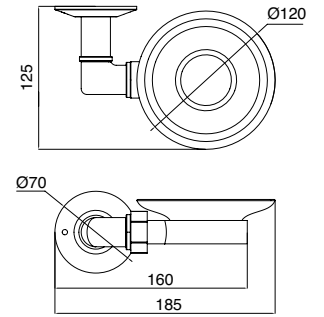

Porta spazzolino da muro
Wall mounted tumbler
Porta cepillos mural

NY101CR
NY101ON
NY101BR
NY101NI
NY101OL
NY101NN