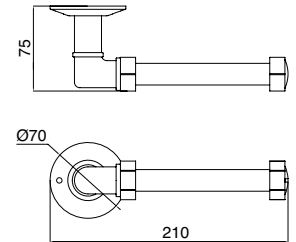

Porta rotolo da muro con porta telefono
Wall mounted toilet roll holder with phone shelf
Porta papel mural con soporte movil

NY302CR
NY302ON
NY302BR
NY302NI
NY302OL
NY302NN