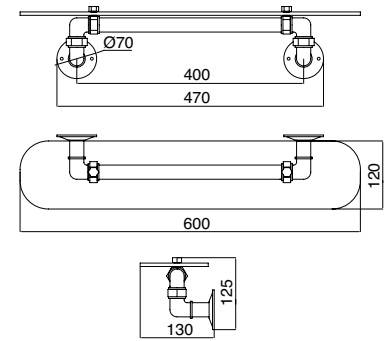

Porta rotolo da muro
Wall mounted toilet roll holder
Porta papel mural

NY102CR
NY102ON
NY102BR
NY102NI
NY102OL
NY102NN