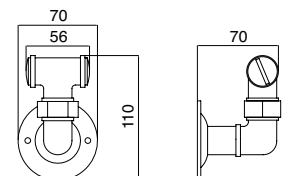

NY100CR
NY100ON
NY100BR
NY100NI
NY100OL
NY100NN

NY101CR
NY101ON
NY101BR
NY101NI
NY101OL
NY101NN

NY103CR
NY103ON
NY103BR
NY103NI
NY103OL
NY103NN

NY103ACR
NY103AON
NY103ABR
NY103ANI
NY103AOL
NY103ANN

NY107CR
NY107ON
NY107BR
NY107NI
NY107OL
NY107NN