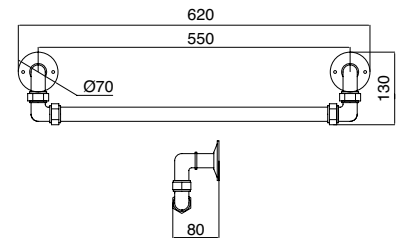

Appendiabiti singolo
Wall mounted robe hook
Colgador

NY107CR
NY107ON
NY107BR
NY107NI
NY107OL
NY107NN