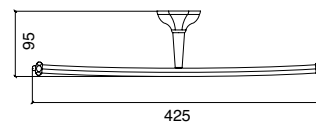

Appendiabiti singolo
Wall mounted robe hook
Colgador

metallo_metal_metal

DE107CR
DE107ON
DE107BR
DE107NI
DE107OL
DE107NN

bianco_white_bianco

DE107CCR
DE107CON
DE107CBR
DE107CNI
DE107COL
DE107CNN