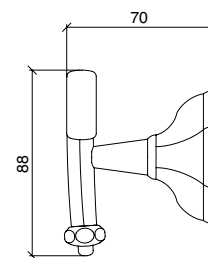

Mensola
Wall mounted glass shelf
Estante con cristal

metallo_metal_metal

DE109CR
DE109ON
DE109BR
DE109NI
DE109OL
DE109NN

bianco_white_bianco

DE109CCR
DE109CON
DE109CBR
DE109CNI
DE109COL
DE109CNN