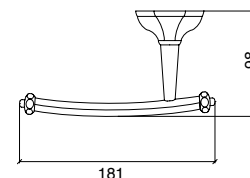

metallo_metal_metal

DE105CR
DE105ON
DE105BR
DE105NI
DE105OL
DE105NN

bianco_white_bianco

DE105CCR
DE105CON
DE105CBR
DE105CNI
DE105COL
DE105CNN

metallo_metal_metal

DE107CR
DE107ON
DE107BR
DE107NI
DE107OL
DE107NN

bianco_white_bianco

DE107CCR
DE107CON
DE107CBR
DE107CNI
DE107COL
DE107CNN

metallo_metal_metal

DE109CR
DE109ON
DE109BR
DE109NI
DE109OL
DE109NN

bianco_white_bianco

DE109CCR
DE109CON
DE109CBR
DE109CNI
DE109COL
DE109CNN

metallo_metal_metal

DE102CR
DE102ON
DE102BR
DE102NI
DE102OL
DE102NN

bianco_white_bianco

DE102CCR
DE102CON
DE102CBR
DE102CNI
DE102COL
DE102CNN