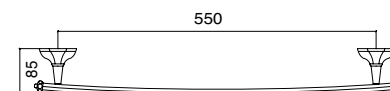

metallo_metal_metal

DE100CR
DE100ON
DE100BR
DE100NI
DE100OL
DE100NN

bianco_white_blanco

DE100CCR
DE100CON
DE100CBR
DE100CNI
DE100COL
DE100CNN

metallo_metal_metal

DE101CR
DE101ON
DE101BR
DE101NI
DE101OL
DE101NN

bianco_white_blanco

DE101CCR
DE101CON
DE101CBR
DE101CNI
DE101COL
DE101CNN

metallo_metal_metal

DE103CR
DE103ON
DE103BR
DE103NI
DE103OL
DE103NN

bianco_white_blanco

DE103CCR
DE103CON
DE103CBR
DE103CNI
DE103COL
DE103CNN

metallo_metal_metal

DE103ACR
DE103AON
DE103ABR
DE103ANI
DE103AOL
DE103ANN

bianco_white_blanco

DE103ACCR
DE103ACON
DE103ACBR
DE103ACNI
DE103ACOL
DE103ACNN