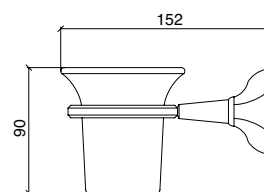

Porta salviette singolo cm 40
Wall mounted single towel rail holder cm 40
Toallero mural cm 40

metallo_metal_metal

DE103CR
DE103ON
DE103BR
DE103NI
DE103OL
DE103NN

bianco_white_blanco

DE103CCR
DE103CON
DE103CBR
DE103CNI
DE103COL
DE103CNN