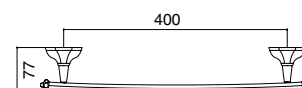

Porta salviette cm 55
Wall mounted single towel rail holder cm 55
Toallero mural cm 55

metallo_metal_metal

DE103ACR
DE103AON
DE103ABR
DE103ANI
DE103AOL
DE103ANN

bianco_white_blanco

DE103ACCR
DE103ACON
DE103ACBR
DE103ACNI
DE103ACOL
DE103ACNN