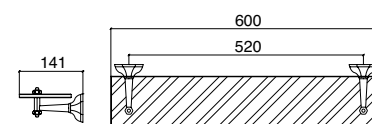

Porta rotolo da muro
Wall mounted toilet roll holder
Porta papel mural

metallo_metal_metal

DE102CR
DE102ON
DE102BR
DE102NI
DE102OL
DE102NN

bianco_white_bianco

DE102CCR
DE102CON
DE102CBR
DE102CNI
DE102COL
DE102CNN