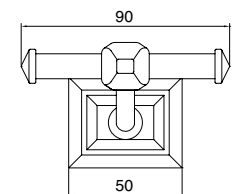

Porta sapone da muro
con bicchiere in vetro satinato
*Wall mounted soap dish
with satin glass*
Porta cepillos mural
con vaso en vidrio esmerilado

DN100CR
DN100ON
DN100BR
DN100NI
DN100OL
DN100NN

Porta sapone da muro
con bicchiere in vetro satinato
*Wall mounted tumbler
with satin glass*
Porta cepillos mural
con vaso en vidrio esmerilado

DN101CR
DN101ON
DN101BR
DN101NI
DN101OL
DN101NN

Porta salviette singolo cm 40
Wall mounted single towel holder cm40
Toallero mural cm 40

DN103CR
DN103ON
DN103BR
DN103NI
DN103OL
DN103NN

Porta salviette singolo cm 55
Wall mounted single towel holder cm55
Toallero mural cm 55

DN103ACR
DN103AON
DN103ABR
DN103ANI
DN103AOL
DN103ANN

Porta salviette bidet
Wall mounted bidet towel rail
Toallero mural bidé

DN105CR
DN105ON
DN105BR
DN105NI
DN105OL
DN105NN

Appendi abito
Wall mounted robe hook
Colgador

DN107CR
DN107ON
DN107BR
DN107NI
DN107OL
DN107NN