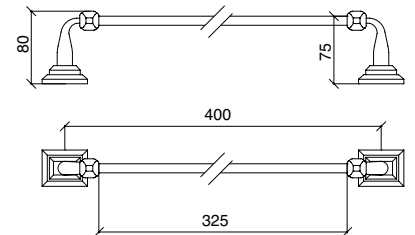

Porta sapone da muro
con bicchiere in vetro satinato
*Wall mounted soap dish
with satin glass*
Porta cepillos mural
con vaso en vidrio esmerilado

DN100CR
DN100ON
DN100BR
DN100NI
DN100OL
DN100NN

Porta sapone da muro
con bicchiere in vetro satinato
*Wall mounted tumbler
with satin glass*
Porta cepillos mural
con vaso en vidrio esmerilado

DN101CR
DN101ON
DN101BR
DN101NI
DN101OL
DN101NN

Porta salviette singolo cm 40
Wall mounted single towel holder cm40
Toallero mural cm 40

DN103CR
DN103ON
DN103BR
DN103NI
DN103OL
DN103NN

Porta salviette singolo cm 55
Wall mounted single towel holder cm55
Toallero mural cm 55