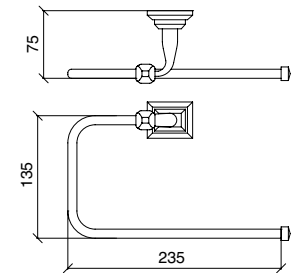

Appendi abito
Wall mounted robe hook
Colgador

DN107CR
DN107ON
DN107BR
DN107NI
DN107OL
DN107NN