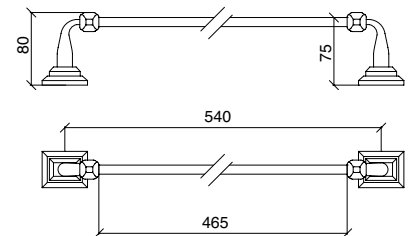

Porta salviette bidet
Wall mounted bidet towel rail
Toallero mural bidé

DN105CR
DN105ON
DN105BR
DN105NI
DN105OL
DN105NN