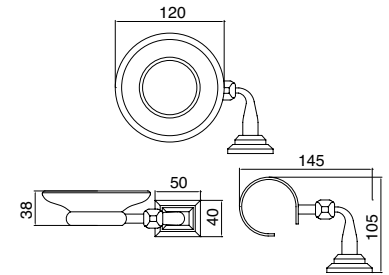

Porta sapone da muro
con bicchiere in vetro satinato
*Wall mounted tumbler
with satin glass*
Porta cepillos mural
con vaso en vidrio esmerilado

DN101CR
DN101ON
DN101BR
DN101NI
DN101OL
DN101NN