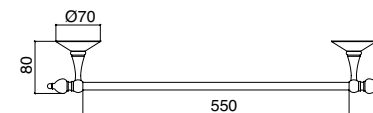

Porta salviette Anello
Wall mounted towel ring
Toallero mural redondo

FL106CR
FL106ON
FL106BR
FL106NI
FL106OL
FL106NN