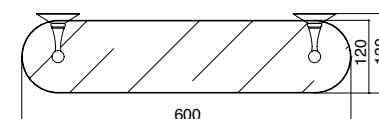

Porta rotolo da muro
Wall mounted toilet roll holder
Porta papel mural

FL102CR
FL102ON
FL102BR
FL102NI
FL102OL
FL102NN