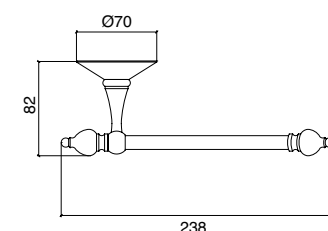

FL103CR
FL103ON
FL103BR
FL103NI
FL103OL
FL103NN

FL103ACR
FL103AON
FL103ABR
FL103ANI
FL103AOL
FL103ANN

FL106CR
FL106ON
FL106BR
FL106NI
FL106OL
FL106NN

FL107CR
FL107ON
FL107BR
FL107NI
FL107OL
FL107NN

FL109CR
FL109ON
FL109BR
FL109NI
FL109OL
FL109NN

FL102CR
FL102ON
FL102BR
FL102NI
FL102OL
FL102NN