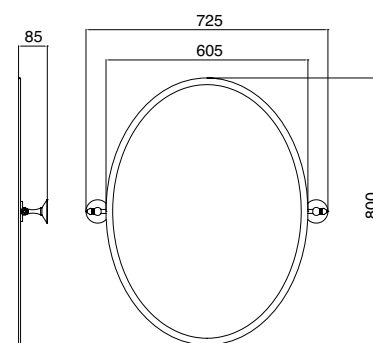

FL111CR
FL111ON
FL111BR
FL111NI
FL111OL
FL111NN

Specchio basculante ovale
con cristallo antifornitistico
Espejo basculante oval

FL112CR
FL112ON
FL112BR
FL112NI
FL112OL
FL112NN

Cestello porta sapone vasca/doccia piccolo
Small shower/bath rack
Jabonera mural ducha/bañera pequeña