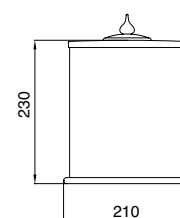

FL111CR
FL111ON
FL111BR
FL111NI
FL111OL
FL111NN

Specchio basculante ovale
con cristallo antifornitistico
Espejo basculante oval

FL112CR
FL112ON
FL112BR
FL112NI
FL112OL
FL112NN

FL114CR
FL114ON
FL114BR
FL114NI
FL114OL
FL114NN

FL127CR
FL127ON
FL127BR
FL127NI
FL127OL
FL127NN

FL090CR
FL090ON
FL090BR
FL090NI
FL090OL
FL090NN