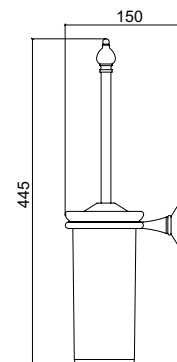

FL111CR
FL111ON
FL111BR
FL111NI
FL111OL
FL111NN

Specchio basculante ovale
con cristallo antifornitistico
Espejo basculante oval

FL112CR
FL112ON
FL112BR
FL112NI
FL112OL
FL112NN

Cestello porta sapone vasca/doccia piccolo
Small shower/bath rack
Jabonera mural ducha/bañera pequeña