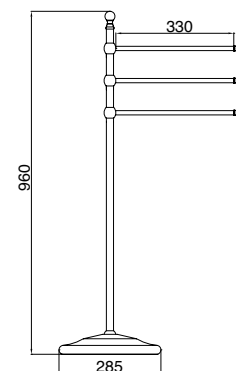

FL090CR
FL090ON
FL090BR
FL090NI
FL090OL
FL090NN