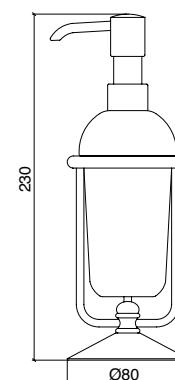

FL100CR
FL100ON
FL100BR
FL100NI
FL100OL
FL100NN

FL101CR
FL101ON
FL101BR
FL101NI
FL101OL
FL101NN

FL200CR
FL200ON
FL200BR
FL200NI
FL200OL
FL200NN

FL201CR
FL201ON
FL201BR
FL201NI
FL201OL
FL201NN

FL202CR
FL202ON
FL202BR
FL202NI
FL202OL
FL202NN