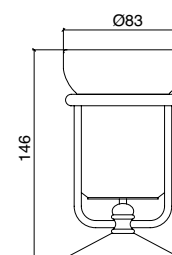

Porta dispenser da appoggio
Free standing soap dispenser
Dispenser sabon liquido

FL202CR
FL202ON
FL202BR
FL202NI
FL202OL
FL202NN