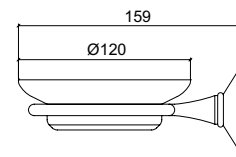

Porta spazzolino da muro
Wall mounted tumbler
Porta cepillos mural
Porta cepillos mural

FL101CR
FL101ON
FL101BR
FL101NI
FL101OL
FL101NN