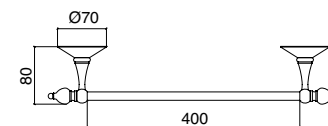

Porta salviette cm 55
Wall mounted single towel rail holder cm 55
Toallero mural cm 55

FL103ACR
FL103AON
FL103ABR
FL103ANI
FL103AOL
FL103ANN