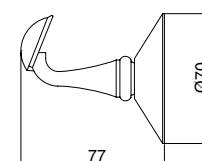

Mensola
Wall mounted glass shelf
Estante con cristal

FL109CR
FL109ON
FL109BR
FL109NI
FL109OL
FL109NN