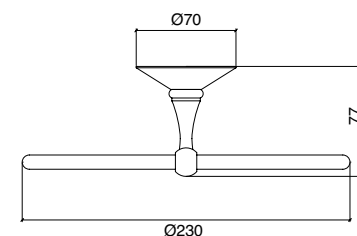

Appendiabiti singolo
Wall mounted robe hook
Colgador

FL107CR
FL107ON
FL107BR
FL107NI
FL107OL
FL107NN