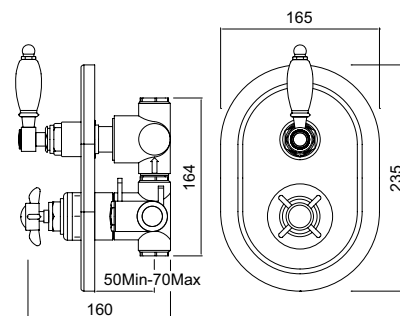

Gruppo doccia esterno duplex con asta saliscendi, flessibile, doccetta, braccio e soffione Ø150mm
Wall mounted shower mixer complete with sliding rail, hose, handset and shower head Ø150mm
Grupo ducha exterior con columna ducha, flexible, ducha y rociador Ø150mm

Gruppo doccia esterno duplex con asta saliscendi, flessibile, doccetta, braccio e soffione Ø200mm
Wall mounted shower mixer complete with sliding rail, hose, handset and shower head Ø200mm
Grupo ducha exterior con columna ducha, flexible, ducha y rociador Ø200mm

Gruppo doccia esterno duplex con asta saliscendi, flessibile, doccetta, braccio e soffione Ø300mm
Wall mounted shower mixer complete with sliding rail, hose, handset and shower head Ø300mm
Grupo ducha exterior con columna ducha, flexible, ducha y rociador Ø300mm

Ø150
SB154s150dxCR
SB154s150dxON
SB154s150dxBR
SB154s150dxNI
SB154s150dxOL
SB154s150dxNN

Ø200
SB154s200dxCR
SB154s200dxON
SB154s200dxBR
SB154s200dxNI
SB154s200dxOL
SB154s200dxNN

Ø300
SB154s300dxCR
SB154s300dxON
SB154s300dxBR
SB154s300dxNI
SB154s300dxOL
SB154s300dxNN

Sovrapprezzo per ugelli in silicone per soffioni
Price adjustment for silicon nozzles for shower heads
Sobreprecio por boquillas de silicona para rociadores

Ø150/200/300

Termostatico doccia da incasso con leva di comando a 2 vie
Recessed shower thermostatic mixer with 2 ways diverter
Mezclador termostático ducha para empotrar con desviador 2 vias

SB4071CR
SB4071ON
SB4071BR
SB4071NI
SB4071OL
SB4071NN

M A R G H E R I T A

Batteria lavabo 3 fori bocca alta con scarico
3 hole basin mixer with high spout and PUW
Grupo lavabo 3 cuerpos con desagüe y boca de erogación alta

MR142saCR
MR142saON
MR142saBR
MR142saNI
MR142saOL
MR142saNN