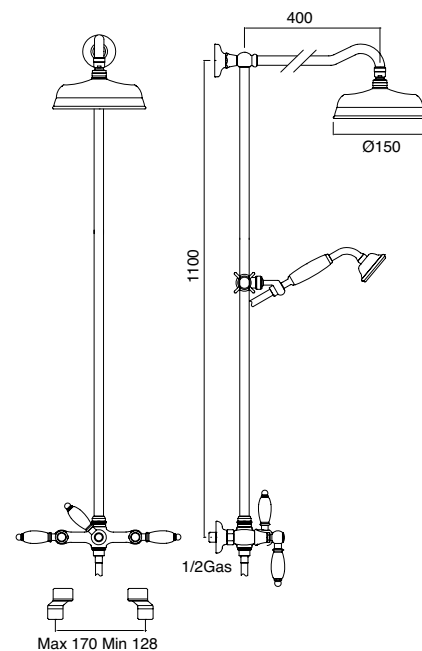

Gruppo doccia esterno duplex
con asta saliscendi, flessibile,
doccetta, braccio e soffione
Ø200mm

*Wall mounted shower mixer
complete with sliding rail, hose,
handset and shower
head Ø200mm*

Grupo ducha exterior con co-
lumna ducha,
flexible, ducha y rociador
Ø200mm

leva bianca *white lever* _palanca blanca

LI154s200dxBCR
LI154s200dxBON
LI154s200dxBBR
LI154s200dxBNI
LI154s200dxBOL
LI154s200dxBNN

leva nera *black lever* _palanca negra

LI154s200dxNCR
LI154s200dxNON
LI154s200dxNBR
LI154s200dxNNI
LI154s200dxNOL
LI154s200dxNNN

leva metallo *metal lever* _palanca metal

LI154s200dxMCR
LI154s200dxMON
LI154s200dxMBR
LI154s200dxMNI
LI154s200dxMOL
LI154s200dxMNN

leva Swarovski *Swarovski lever* _palanca Swarovski

LI154s200dxSCR
LI154s200dxSON
LI154s200dxSBR
LI154s200dxSNI
LI154s200dxSOL
LI154s200dxSNN