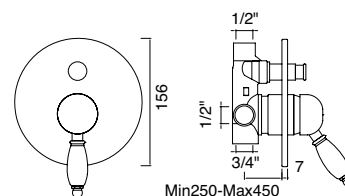

Monocomando doccia
da incasso
Manual built in shower valve
Monomando ducha
para empotrar

leva bianca *white lever* _palanca blanca

LI2070BCR
LI2070BON
LI2070BBR
LI2070BNI
LI2070BOL
LI2070BNN

leva nera *black lever* _palanca negra

LI2070NCR
LI2070NON
LI2070NBR
LI2070NNI
LI2070NOL
LI2070NBN

leva metallo *metal lever* _palanca metal

LI2070MCR
LI2070MON
LI2070MBR
LI2070MNI
LI2070MOL
LI2070MNN

leva Swarovski *Swarovski lever* _palanca Swarovski

LI2070SCR
LI2070SON
LI2070SBR
LI2070SNI
LI2070SOL
LI2070SNN

Monocomando doccia
da incasso con deviatore
*Manual built in shower valve
with diverter*
Monomando ducha para
empotrar con desviador

leva bianca *white lever* _palanca blanca

LI2062BCR
LI2062BON
LI2062BBR
LI2062BNI
LI2062BOL
LI2062BNN

leva nera *black lever* _palanca negra

LI2062NCR
LI2062NON
LI2062NBR
LI2062NNI
LI2062NOL
LI2062NBN

leva metallo *metal lever* _palanca metal

LI2062MCR
LI2062MON
LI2062MBR
LI2062MNI
LI2062MOL
LI2062MNN

leva Swarovski *Swarovski lever* _palanca Swarovski

LI2062SCR
LI2062SON
LI2062SBR
LI2062SNI
LI2062SOL
LI2062SNN