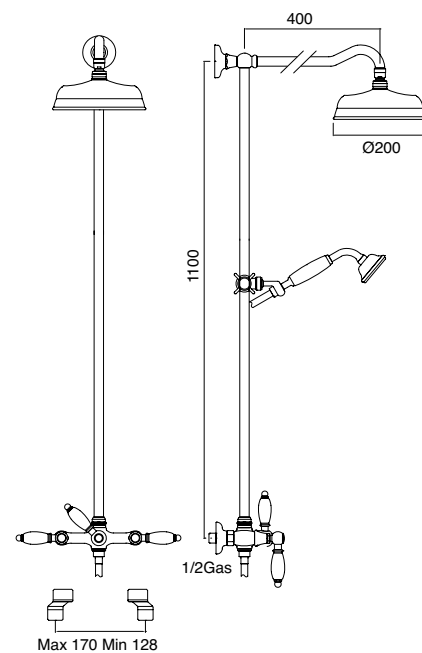

Gruppo doccia esterno duplex
con asta saliscendi, flessibile,
doccetta, braccio e soffione
Ø150mm

*Wall mounted shower mixer
complete with sliding rail, hose,
handset and shower
head Ø150mm*

Grupo ducha exterior con co-
lumna ducha,
flexible, ducha y rociador
Ø150mm

leva bianca *white lever* _palanca blanca

LI154s150dxBCR
LI154s150dxBON
LI154s150dxBBR
LI154s150dxBNI
LI154s150dxBOL
LI154s150dxBNN

leva nera *black lever* _palanca negra

LI154s150dxNCR
LI154s150dxNON
LI154s150dxNBR
LI154s150dxNNI
LI154s150dxNOL
LI154s150dxNNN

leva metallo *metal lever* _palanca metal

LI154s150dxMCR
LI154s150dxMON
LI154s150dxMBR
LI154s150dxMNI
LI154s150dxMOL
LI154s150dxMNN

leva Swarovski *Swarovski lever* _palanca Swarovski

LI154s150dxSCR
LI154s150dxSON
LI154s150dxSBR
LI154s150dxSNI
LI154s150dxSOL
LI154s150dxSNN

Gruppo doccia esterno duplex
con asta saliscendi, flessibile,
doccetta, braccio e soffione
Ø200mm

*Wall mounted shower mixer
complete with sliding rail, hose,
handset and shower
head Ø200mm*

Grupo ducha exterior con co-
lumna ducha,
flexible, ducha y rociador
Ø200mm

leva bianca *white lever* _palanca blanca

LI154s200dxBCR
LI154s200dxBON
LI154s200dxBBR
LI154s200dxBNI
LI154s200dxBOL
LI154s200dxBNN

leva nera *black lever* _palanca negra

LI154s200dxNCR
LI154s200dxNON
LI154s200dxNBR
LI154s200dxNNI
LI154s200dxNOL
LI154s200dxNNN

leva metallo *metal lever* _palanca metal

LI154s200dxMCR
LI154s200dxMON
LI154s200dxMBR
LI154s200dxMNI
LI154s200dxMOL
LI154s200dxMNN

leva Swarovski *Swarovski lever* _palanca Swarovski

LI154s200dxSCR
LI154s200dxSON
LI154s200dxSBR
LI154s200dxSNI
LI154s200dxSOL
LI154s200dxSNN