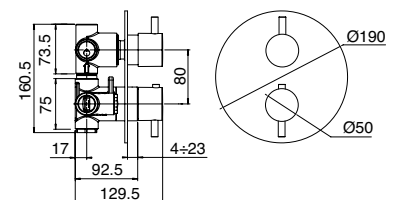

DT4370CR
DT4370ON
DT4370BR
DT4370NI
DT4370OL
DT4370NN