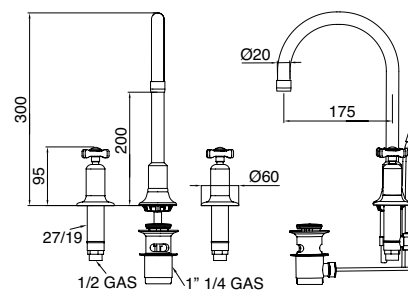

Batteria lavabo 3 fori bocca alta con scarico
3 hole basin mixer with high spout and PUW
Grupo lavabo 3 cuerpos con desagüe y boca de erogación alta.

PI143LCR
PI143LON
PI143LBR
PI143LNI
PI143LOL
PI143LNN