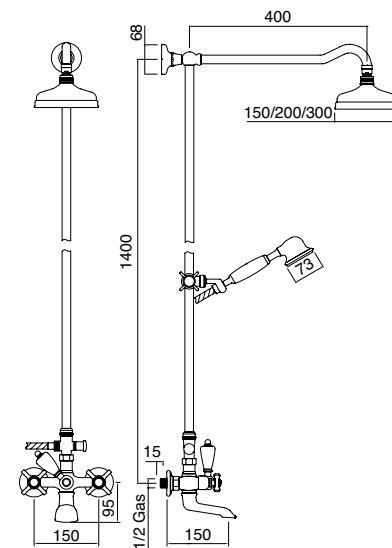

Gruppo vasca-doccia esterno duplex con asta saliscendi, flessibile, doccetta, braccio e soffione Ø150mm
Wall mounted bath-shower mixer complete with sliding rail, hose, handset and shower head Ø150mm with bathtub spout
Grupo ducha y bañera exterior con columna ducha, flexible, ducha, rociador Ø150mm y boca de erogación

Gruppo vasca-doccia esterno duplex con asta saliscendi, flessibile, doccetta, braccio e soffione Ø200mm
Wall mounted bath-shower mixer complete with sliding rail, hose, handset and shower head Ø200mm with bathtub spout
Grupo ducha y bañera exterior con columna ducha, flexible, ducha, rociador Ø200mm y boca de erogación

Gruppo vasca-doccia esterno duplex con asta saliscendi, flessibile, doccetta, braccio e soffione Ø300mm
Wall mounted bath-shower mixer complete with sliding rail, hose, handset and shower head Ø300mm with bathtub spout
Grupo ducha y bañera exterior con columna ducha, flexible, ducha, rociador Ø300mm y boca de erogación

Ø150
PI116s150dxLCR
PI116s150dxLON
PI116s150dxLBR
PI116s150dxLNI
PI116s150dxLOL
PI116s150dxLNN

Ø200
PI116s200dxLCR
PI116s200dxLON
PI116s200dxLBR
PI116s200dxLNI
PI116s200dxLOL
PI116s200dxLNN

Ø300
PI116s300dxLCR
PI116s300dxON
PI116s300dxLBR
PI116s300dxLNI
PI116s300dxLOL
PI116s300dxLNN