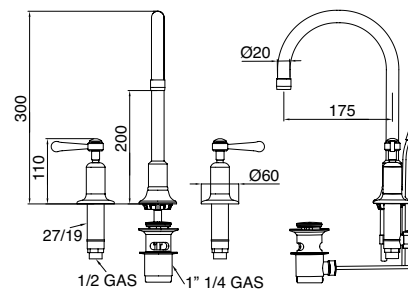

Batteria lavabo 3 fori bocca alta con scarico
3 hole basin mixer with high spout and PUW
Grupo lavabo 3 cuerpos con desagüe y boca de erogación alta.

PI143CR
PI143ON
PI143BR
PI143NI
PI143OL
PI143NN

Batteria lavabo 3 fori bocca alta con scarico
3 hole basin mixer with high spout and PUW
Grupo lavabo 3 cuerpos con desagüe y boca de erogación alta.

PI143LCR
PI143LON
PI143LBR
PI143LNI
PI143LOL
PI143LNN

Batteria lavabo 3 fori con scarico
3 hole basin mixer with PUW
Grupo lavabo 3 cuerpos con desagüe

PI144CR
PI144ON
PI144BR
PI144NI
PI144OL
PI144NN

Batteria lavabo 3 fori con scarico
3 hole basin mixer with PUW
Grupo lavabo 3 cuerpos con desagüe

PI144LCR
PI144LON
PI144LBR
PI144LNI
PI144LOL
PI144LNN

Batteria lavabo 3 fori con scarico
3 hole basin mixer with PUW
Grupo lavabo 3 cuerpos con desagüe

PI142maCR
PI142maON
PI142maBR
PI142maNI
PI142maOL
PI142maNN