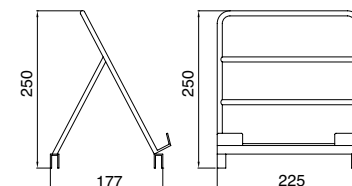

Colonna scarico vasca a vista
con troppo pieno e catenella
*Exposed bath waste & overflow
complete with solid brass plug & chain*
Columna de desagüe exterior
completa de valvula

AT80/ECR
AT80/EON
AT80/EBR
AT80/ENI
AT80/EOL
AT80/ENN