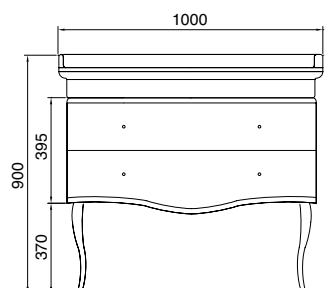

Mobile bicolore e lavabo cerámica bicolore
Two colors furniture unit with two colors ceramic basin
Mueble bicolor y lavabo en cerámica bicolore

P. 55

Mobile con 2 cassetti laccato lucido per lavabo cm 100 Palladio incluso nel prezzo. I pomelli sono a scelta ed inclusi nel prezzo. Aggiungere il Cod. Pomelli alla fine del Cod. del mobile per comporre il codice prodotto. Specificare quanti fori rubinetteria.

Gloss lacquered furniture unit with 2 drawers complete with 100cm Palladio basin with splash plate included. Choice of handles also included in the price. To complete the ordering code, choose knob and add the code at the end of the furniture unit code. Number of tap holes to be specified

Mueble con 2 cajones lacado brillante para lavabo Palladio cm 100 incluido en el precio. Perillas incluidas. Anadir el codigo de las perillas al final del codigo de los muebles para componer el codigo producto. Especificar cuantos orificios griferia

Mobile monocolor e lavabo cerámica blanca
Single color furniture and white ceramic basin
Mueble monocolor y lavabo cerámica blanca

A	B	Cod.
02 - Biancospino	02 - Biancospino	LA2012
03 - Caramello	03 - Caramello	LA2013
04 - Fosco	04 - Fosco	LA2014
05 - Avorio	05 - Avorio	LA2015
06 - Perla	06 - Perla	LA2016
07 - Taupe	07 - Taupe	LA2017

Mobile monocolor e lavabo cerámica bicolore
Single color furniture and two colors ceramic basin
Mueble monocolor y lavabo en cerámica bicolore

A	B	C	Cod.
04 - Fosco	04 - Fosco	04 - Fosco	LA2021

Pomelli
Handles
Perillas

0A

0B

0C

0D

0E

0G

- ☐ CR
- ☐ ON
- ☐ BR
- ☐ NI
- ☐ OL
- ☐ NN