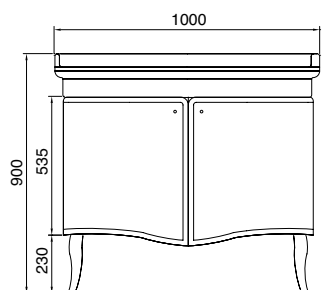

P. 55

Mobile a 2 ante laccato lucido per lavabo cm 100 Palladio incluso nel prezzo. I pomelli sono a scelta ed inclusi nel prezzo. Aggiungere il Cod. Pomelli alla fine del Cod. del mobile per comporre il codice prodotto. Specificare quanti fori rubinetteria.

Gloss lacquered furniture unit with 2 doors complete with 100cm Palladio basin with splash plate included. Choice of handles also included in the price. To complete the ordering code, choose knob and add the code at the end of the furniture unit code. Number of tap holes to be specified

Mueble con 2 puertas lacado brillante para lavabo Palladio cm 100 incluido en el precio. Perillas incluidas. Anadir el codigo de las perillas al final del codigo de los muebles para componer el codigo producto. Especificar cuantos orificios griferia

Mobile bicolore e lavabo cerámica bianca
Two colors furniture unit with white ceramic basin
Mueble bicolor y lavabo en cerámica blanca

A	B	Cod.
02 - Biancospino	07 - Taupe	BA1000
03 - Caramello	05 - Avorio	BA1001
04 - Fosco	06 - Perla	BA1002
05 - Avorio	03 - Caramello	BA1003
06 - Perla	04 - Fosco	BA1004
07 - Taupe	02 - Biancospino	BA1005

Mobile bicolore e lavabo cerámica bicolore
Two colors furniture unit with two colors ceramic basin
Mueble bicolor y lavabo en cerámica bicolor

A	B	C	Cod.
04 - Fosco	06 - Perla	04 - Fosco	BA1007

Mobile monocolor e lavabo cerámica bianca
Single color furniture and white ceramic basin
Mueble monocolor y lavabo cerámica blanca

A	B	Cod.
02 - Biancospino	02 - Biancospino	BA1012
03 - Caramello	03 - Caramello	BA1013
04 - Fosco	04 - Fosco	BA1014
05 - Avorio	05 - Avorio	BA1015
06 - Perla	06 - Perla	BA1016
07 - Taupe	07 - Taupe	BA1017

Mobile monocolor e lavabo cerámica bicolore
Single color furniture and two colors ceramic basin
Mueble monocolor y lavabo en cerámica bicolor

A	B	C	Cod.
04 - Fosco	04 - Fosco	04 - Fosco	BA1021

Pomelli
Handles
Perillas

0A

0B

0C

0D

0E

0G

- ☐ CR
- ☐ ON
- ☐ BR
- ☐ NI
- ☐ OL
- ☐ NN