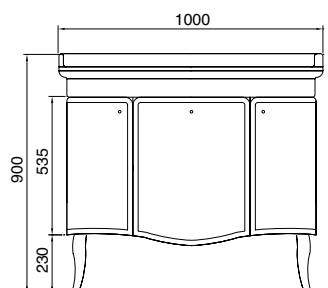

Mobile bicolore e lavabo cerámica bicolore
Two colors furniture unit with two colors ceramic basin
Mueble bicolor y lavabo en cerámica bicolor

P. 55

Mobile a 2 ante ed un cesto laccato per lavabo cm 100 Palladio incluso nel prezzo. I pomelli sono a scelta ed inclusi nel prezzo. Aggiungere il Cod. Pomelli alla fine del Cod. del mobile per comporre il codice prodotto. Specificare quanti fori rubinetteria.

Gloss lacquered furniture unit with 2 doors and 1 drawer complete with 100cm Palladio basin with splash plate included. Choice of handles also included in the price. To complete the ordering code, choose knob and add the code at the end of the furniture unit code. Number of tap holes to be specified

Mueble con 2 puertas y un cajon lacado brillante para lavabo Palladio cm 100 incluido en el precio. Perrillas incluidas. Anadir el codigo de las perrillas al final del codigo de los muebles para componer el codigo producto. Especificar cuantos orificios griferia

Mobile monocolor e lavabo cerámica bianca
Single color furniture and white ceramic basin
Mueble monocolor y lavabo cerámica blanca

A	B	Cod.
02 - Biancospino	02 - Biancospino	SI3012
03 - Caramello	03 - Caramello	SI3013
04 - Fosco	04 - Fosco	SI3014
05 - Avorio	05 - Avorio	SI3015
06 - Perla	06 - Perla	SI3016
07 - Taupe	07 - Taupe	SI3017

Mobile monocolor e lavabo cerámica bicolore
Single color furniture and two colors ceramic basin
Mueble monocolor y lavabo en cerámica bicolor

A	B	C	Cod.
04 - Fosco	04 - Fosco	04 - Fosco	SI3021

Pomelli
Handles
Perillas

0A

0B

0C

0D

0E

0G

- ☐ CR
- ☐ ON
- ☐ BR
- ☐ NI
- ☐ OL
- ☐ NN