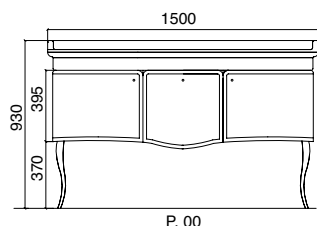

Mobile bicolore e lavabo cerámica bicolore
Two colors furniture unit with two colors ceramic basin
Mueble bicolor y lavabo en cerámica bicolor

Mobile a 2 ante ed un cesto laccato lucido per lavabo cm 150 Palladio incluso nel prezzo. I pomelli sono a scelta ed inclusi nel prezzo. Aggiungere il Cod. Pomelli alla fine del Cod. del mobile per comporre il codice prodotto. Specificare quanti fori rubinetteria.

Gloss lacquered furniture unit with 2 doors and 1 drawer complete with 150cm Palladio basin with splash plate included. Choice of handles also included in the price. To complete the ordering code, choose knob and add the code at the end of the furniture unit code. Number of tap holes to be specified

Mueble con 2 puertas y un cajon lacado brillante para lavabo Palladio cm 150 incluido en el precio. Perillas incluidas. Anadir el codigo de las perrillas al final del codigo de los muebles para componer el codigo producto. Especificar cuantos orificios griferia

Mobile monocolor e lavabo cerámica blanca
Single color furniture and white ceramic basin
Mueble monocolor y lavabo cerámica blanca

A	B	Cod.
02 - Biancospino	02 - Biancospino	CI6012
03 - Caramello	03 - Caramello	CI6013
04 - Fosco	04 - Fosco	CI6014
05 - Avorio	05 - Avorio	CI6015
06 - Perla	06 - Perla	CI6016
07 - Taupe	07 - Taupe	CI6017

Mobile monocolor e lavabo cerámica bicolore
Single color furniture and two colors ceramic basin
Mueble monocolor y lavabo en cerámica bicolor

A	B	C	Cod.
04 - Fosco	04 - Fosco	04 - Fosco	CI6021

Pomelli
Handles
Perillas

0A

0B

0C

0D

0E

0G

- ☐ CR
- ☐ ON
- ☐ BR
- ☐ NI
- ☐ OL
- ☐ NN